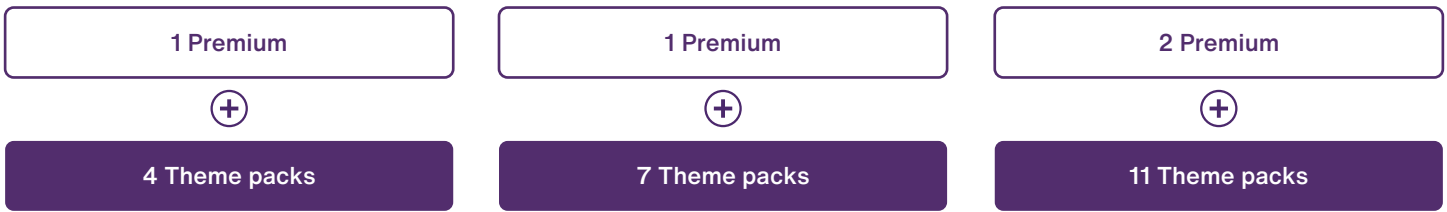

**STEP 3:**  
Pick your premium options to include in  
your package at no extra cost.

**STEP 4:**  
You have the flexibility to change your preferences  
every 30 days. Swap in and out content to keep up  
with your changing tastes.

## Essentials

Start with your Optik TV essentials.

Legend HD - High Definition OD - On Demand

If you live in British Columbia, you'll also get:

If you live in Alberta, you'll also get:

# Now it's time to customize.

Personalize your TV experience by adding one of these custom packages.

⊕ Pick your premium

**Did you know** you can include streaming services, like Netflix and Amazon Prime, at no extra costs in your Theme Pack and Premium choices?

## Premium streaming services, movies & series category

Ultimate Sports

**NETFLIX**

Choose Netflix as your premium content and TELUS will pay your Netflix subscription fee along with an upgrade to Netflix Premium (a \$17 value).<sup>2</sup>